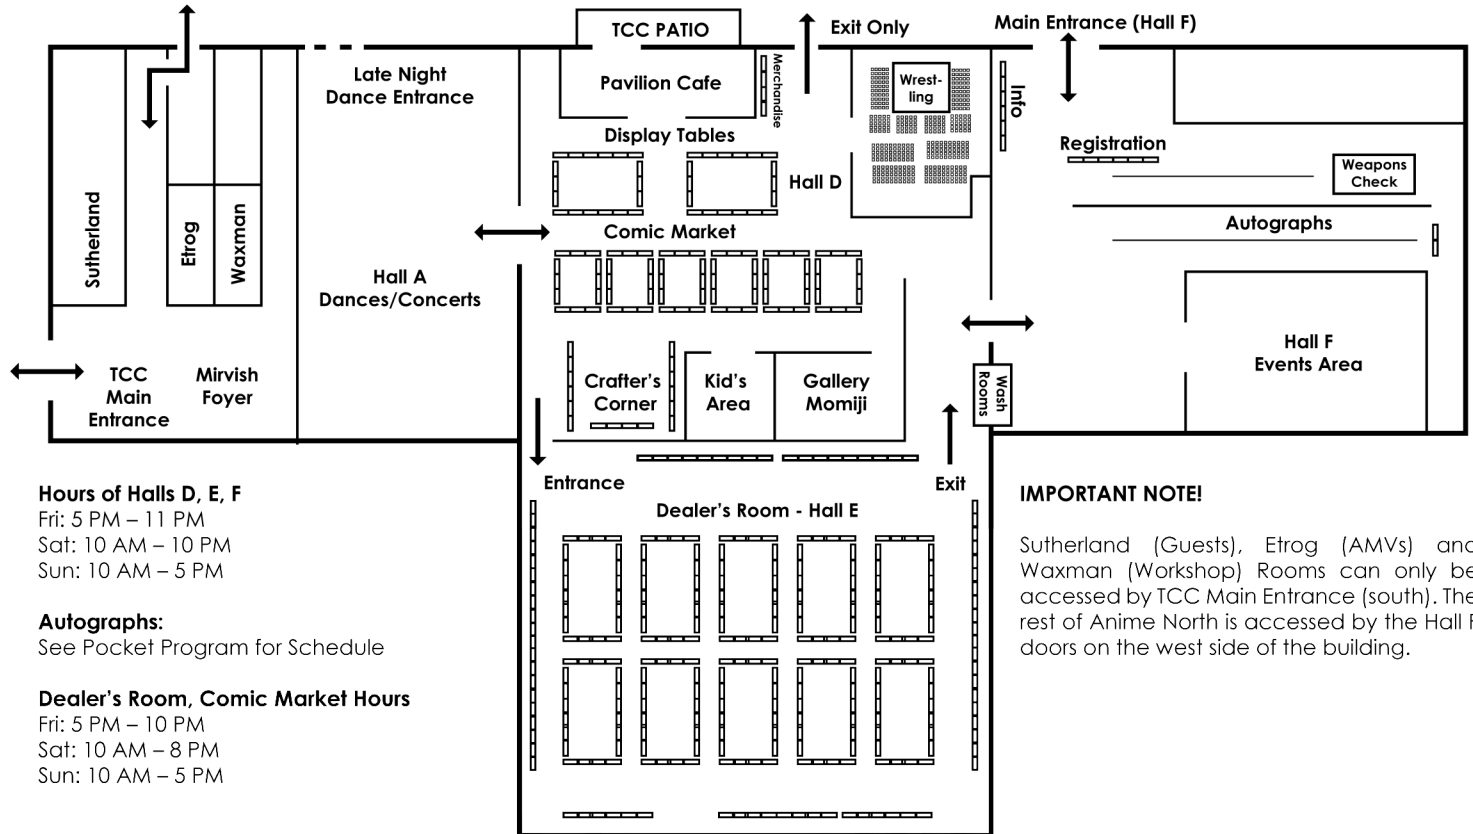

# TORONTO CONGRESS CENTER

## Hours of Halls D, E, F

Fri: 5 PM – 11 PM  
 Sat: 10 AM – 10 PM  
 Sun: 10 AM – 5 PM

## Dealer's Room, Comic Market Hours

Fri: 5 PM – 10 PM  
 Sat: 10 AM – 8 PM  
 Sun: 10 AM – 5 PM

## IMPORTANT NOTE!

Sutherland (Guests), Etrog (AMVs) and Waxman (Workshop) Rooms can only be accessed by TCC Main Entrance (south). The rest of Anime North is accessed by the Hall F doors on the west side of the building.